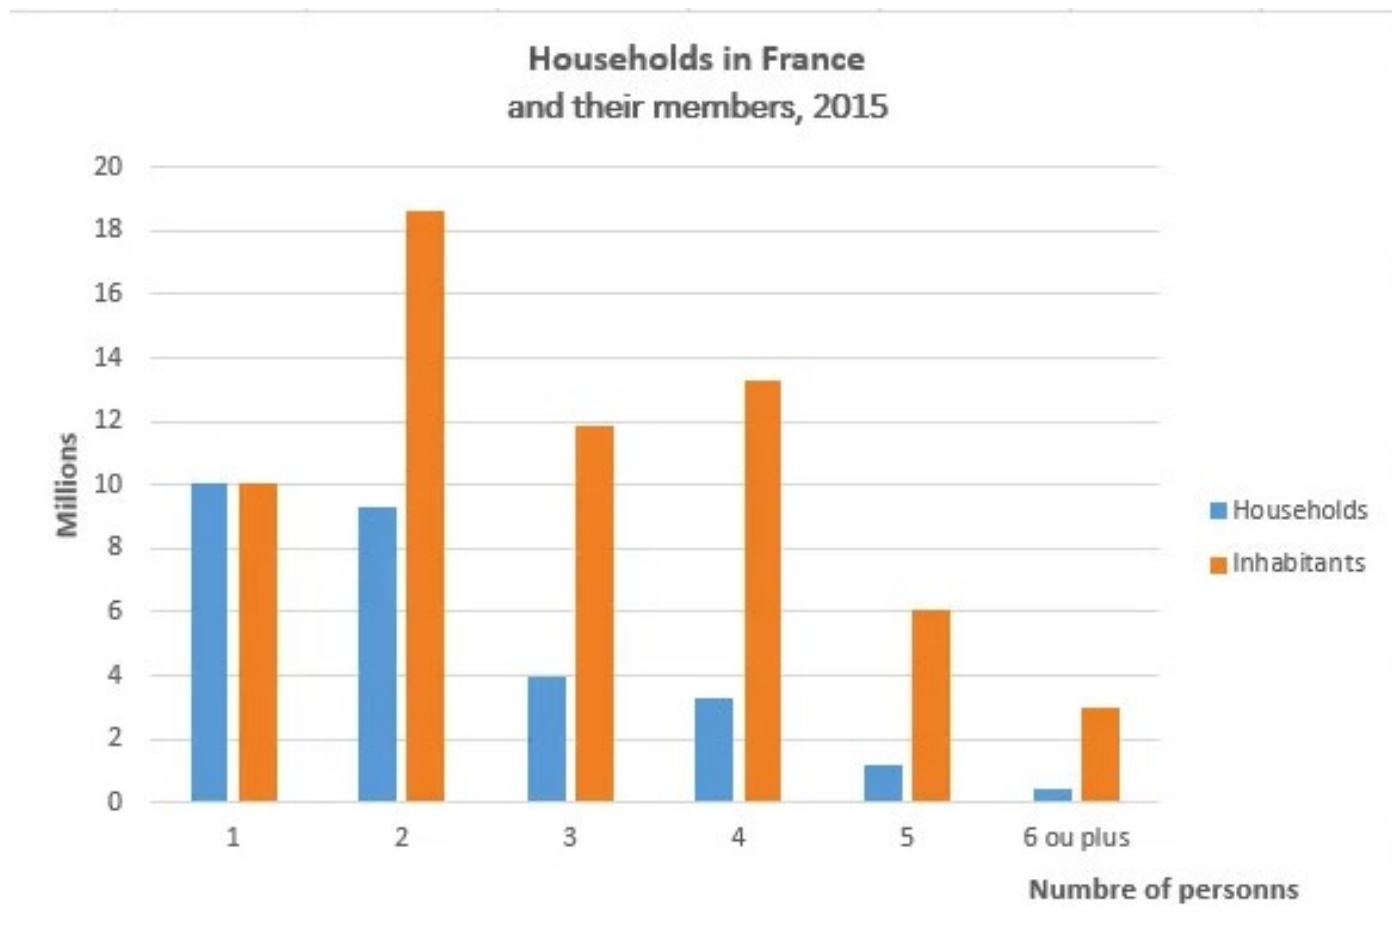

**ined**  
INSTITUT  
NATIONAL  
D'ÉTUDES  
DÉMOGRA

# Households in France

Field : France Métro. Source: Insee, RP2015

Source : The data here are from the INSEE [« Household Population »](#) table based on the 2015 census of metropolitan France.